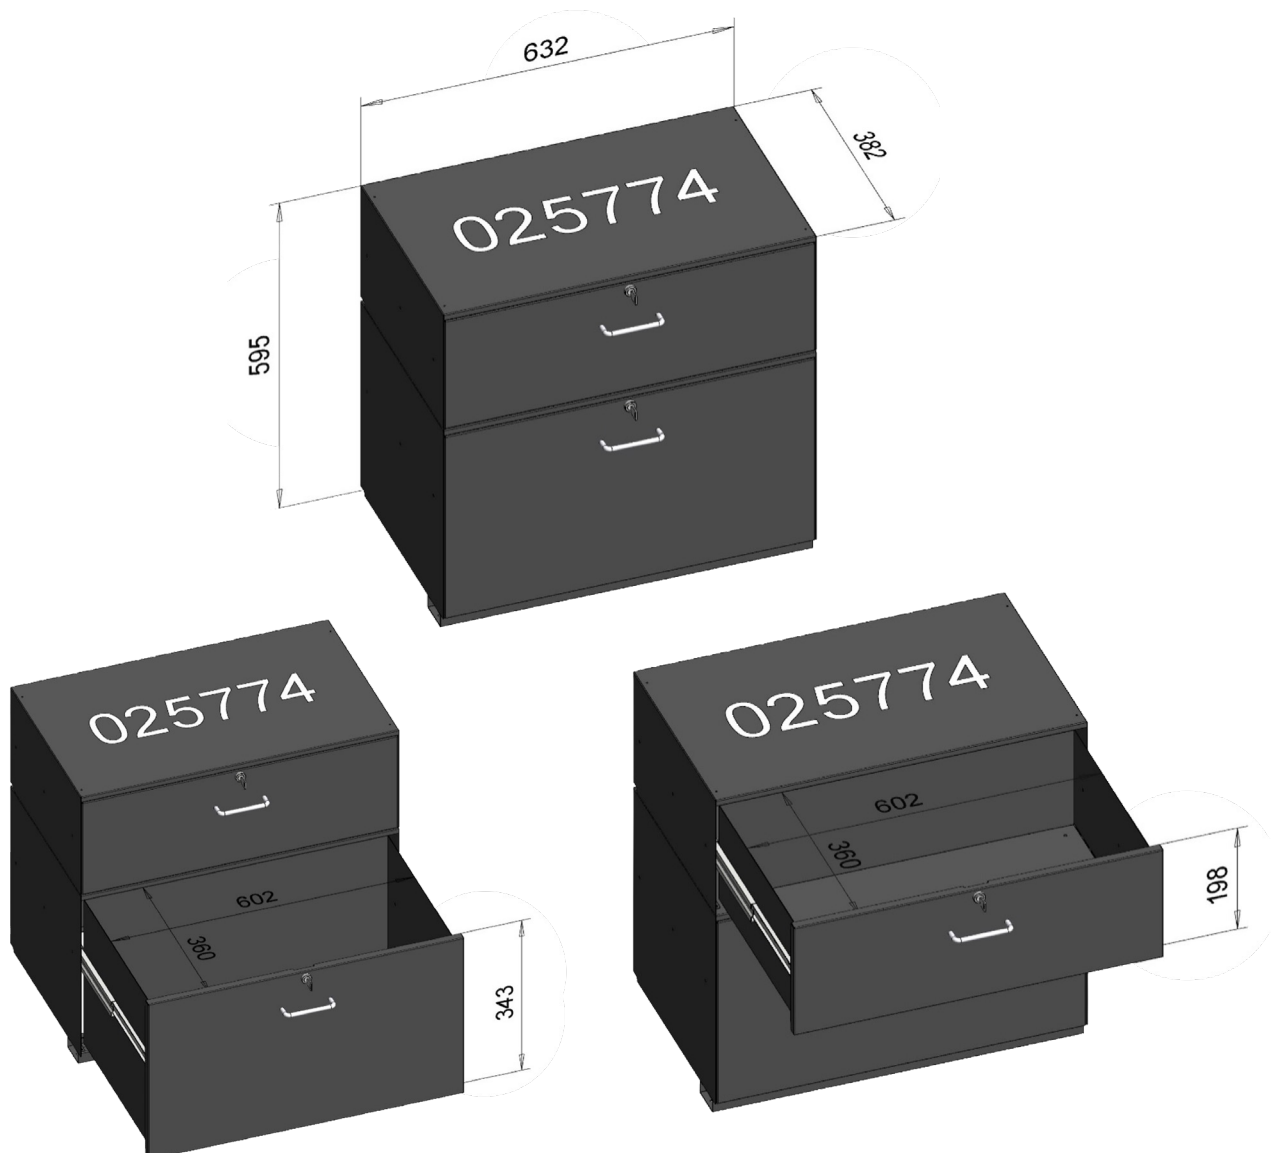

## Support for cigarette cabinets

Order number: 015510

- ▶ Floor and wall fixing.
- ▶ Width: 332 mm.
- ▶ Adjustment range: 597 mm.

# Drawer – placed under rear conveyor of checkout

**Size:** 632 x 382 x 595

▶ Lockable drawers.

**Order number:** 025774

▶ Suitable for both standard and height-adjustable checkouts.

## Top drawer:

- ▶ Can be equipped with 32 pcs of 195mm high pusher trays.
- ▶ Each tray holds 6 nicotine tins.
- ▶ Maximum capacity 192 nicotine tins.
- ▶ Pusher tray order number: 025934 (1 pc).

## Bottom Drawer:

- ▶ Can be equipped with 32 pcs of 340 mm high pusher trays.
- ▶ Each tray holds 11 nicotine tins.
- ▶ Maximum capacity 352 nicotine tins.
- ▶ Pusher tray order number: 025932 (1 pc)

▶ **Maximum capacity (fully equipped drawer): 544 nicotine tins.**