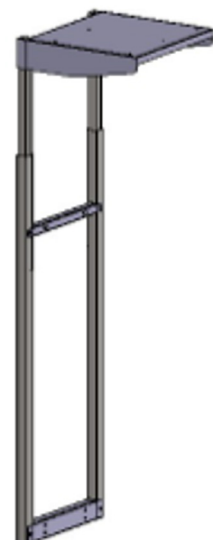

## Plexi drawer

Order number: P011062

- ▶ Transparent drawer for loose tobacco and other products.
- ▶ Bottom shelf capacity: 5 drawers (Tobacco cabinet), 4 drawers (Cigarette cabinet).

## Support for cigarette cabinets

Order number: 015510

- ▶ Floor and wall fixing.
- ▶ Width: 332 mm.
- ▶ Adjustment range: 597 mm.

# Drawer – placed under rear conveyor of checkout

**Size:** 632 x 382 x 595

▶ Lockable drawers.

**Order number:** 025774

▶ Suitable for both standard and height-adjustable checkouts.